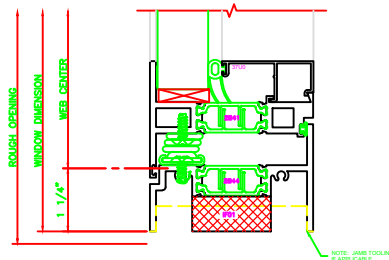

440	JAMB
	325 CASEMENT OUT 4-BAR ARMS

640	MEETING RAIL
	325 C.C. L.C.O. LOCKS

442	JAMB
	325 CASEMENT OUT BUTT HINGES

140	HEAD
	325 CASEMENT OUT 4-BAR ARM

141	HEAD
	325 CASEMENT OUT BUTT HINGES

240	SILL
	325 CASEMENT OUT 4-BAR ARMS