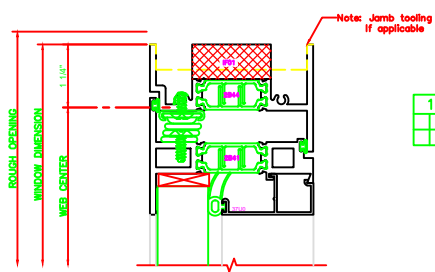

440	JAMB
	325 CASEMENT OUT 4-BAR ARMS

640	MEETING RAIL
	325 C.C. L.C.O. LOCKS

442	JAMB
	325 CASEMENT OUT BUTT HINGES

140	HEAD
	325 CASEMENT OUT 4-BAR ARM

141	HEAD
	325 CASEMENT OUT BUTT HINGES

240	SILL
	325 CASEMENT OUT 4-BAR ARMS