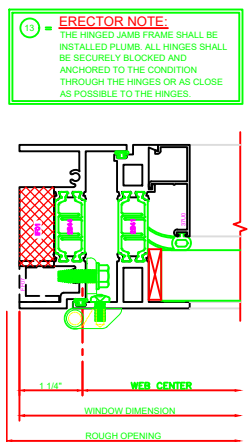

440	JAMB
	325 CASEMENT OUT 4-BAR ARMS

640	MEETING RAIL
	325 C.C. L.C.O. LOCKS

442	JAMB
	325 CASEMENT OUT BUTT HINGES

140	HEAD
	325 CASEMENT OUT 4-BAR ARM

141	HEAD
	325 CASEMENT OUT BUTT HINGES

240	SILL
	325 CASEMENT OUT 4-BAR ARMS