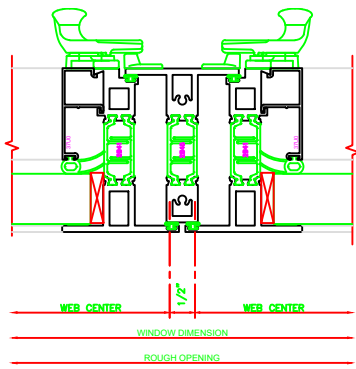

440	JAMB
	325 CASEMENT OUT 4-BAR ARMS

640	MEETING RAIL
	325 C.C. L.C.O. LOCKS

442	JAMB
	325 CASEMENT OUT BUTT HINGES

140	HEAD
	325 CASEMENT OUT 4-BAR ARM

141	HEAD
	325 CASEMENT OUT BUTT HINGES

240	SILL
	325 CASEMENT OUT 4-BAR ARMS

241	SILL
	325 CASEMENT OUT BUTT HINGES