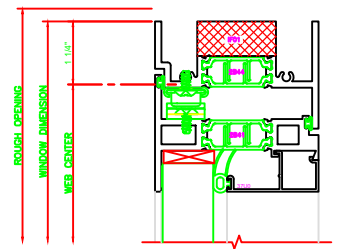

440	JAMB
	325 CASEMENT OUT 4-BAR ARMS

640	MEETING RAIL
	325 C.C. L.C.O. LOCKS

442	JAMB
	325 CASEMENT OUT BUTT HINGES

140	HEAD
	325 CASEMENT OUT 4-BAR ARM

141	HEAD
	325 CASEMENT OUT BUTT HINGES

240	SILL
	325 CASEMENT OUT 4-BAR ARMS